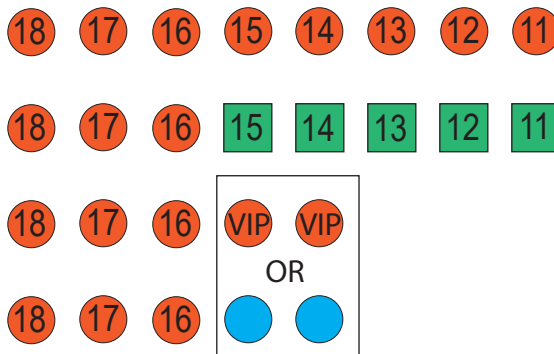

STAGE

FLOAT CHAIRS

HANDICAP

ENTRY

ENTRY

BALCONY